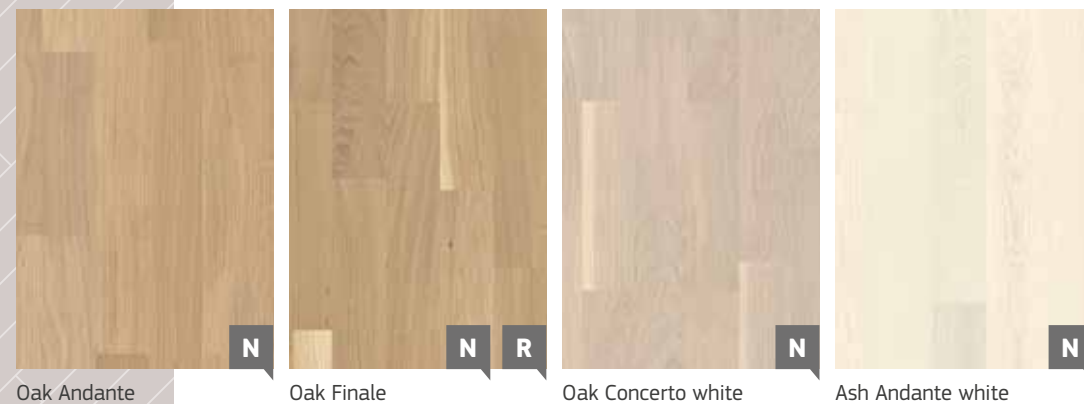

WHAT'S YOUR STYLE?

At BOEN we have defined four major style groups: PURE NORDIC, CLASSIC ELEGANCE, MODERN RUSTIC and URBAN CONTRAST – lasting styles with clear historical references.

- **N** PURE NORDIC   **R** MODERN RUSTIC
- **U** URBAN CONTRAST   **C** CLASSIC ELEGANCE

The floor is the largest piece of furniture in your home. It therefore plays an integral part in creating a consistent interior style.

We at BOEN have made a commitment to make it easier for you to find the floor that suits your style – and your personality. Read more at boen.com.

Longstrip range

AS PURE AND CLEAR AS UNTREATED WOOD

This is the special attribute of our surface finish Live Pure. Live Pure protects the wood thanks to a special treatment applied to the surface which leaves the look of the hardwood floor as natural as untreated wood.

An open-room solution with spacious windows unites nature and interior!

The warm Walnut complements the earthy colour trends which are currently very common.

This floor is barely a light whisper and rooted in the Nordic design

Plank range

Floor | 1: Ash white, Plank | 2: Oak Andante white, Plank Castle | 3: Oak Concerto white, Longstrip | 4: Ash Andante, Plank | 5: Oak Ebony, Plank Castle | 6: Walnut American, Plank | 7: Oak Warm Cotton, Plank Castle | 8: Oak Horizon, Plank Castle