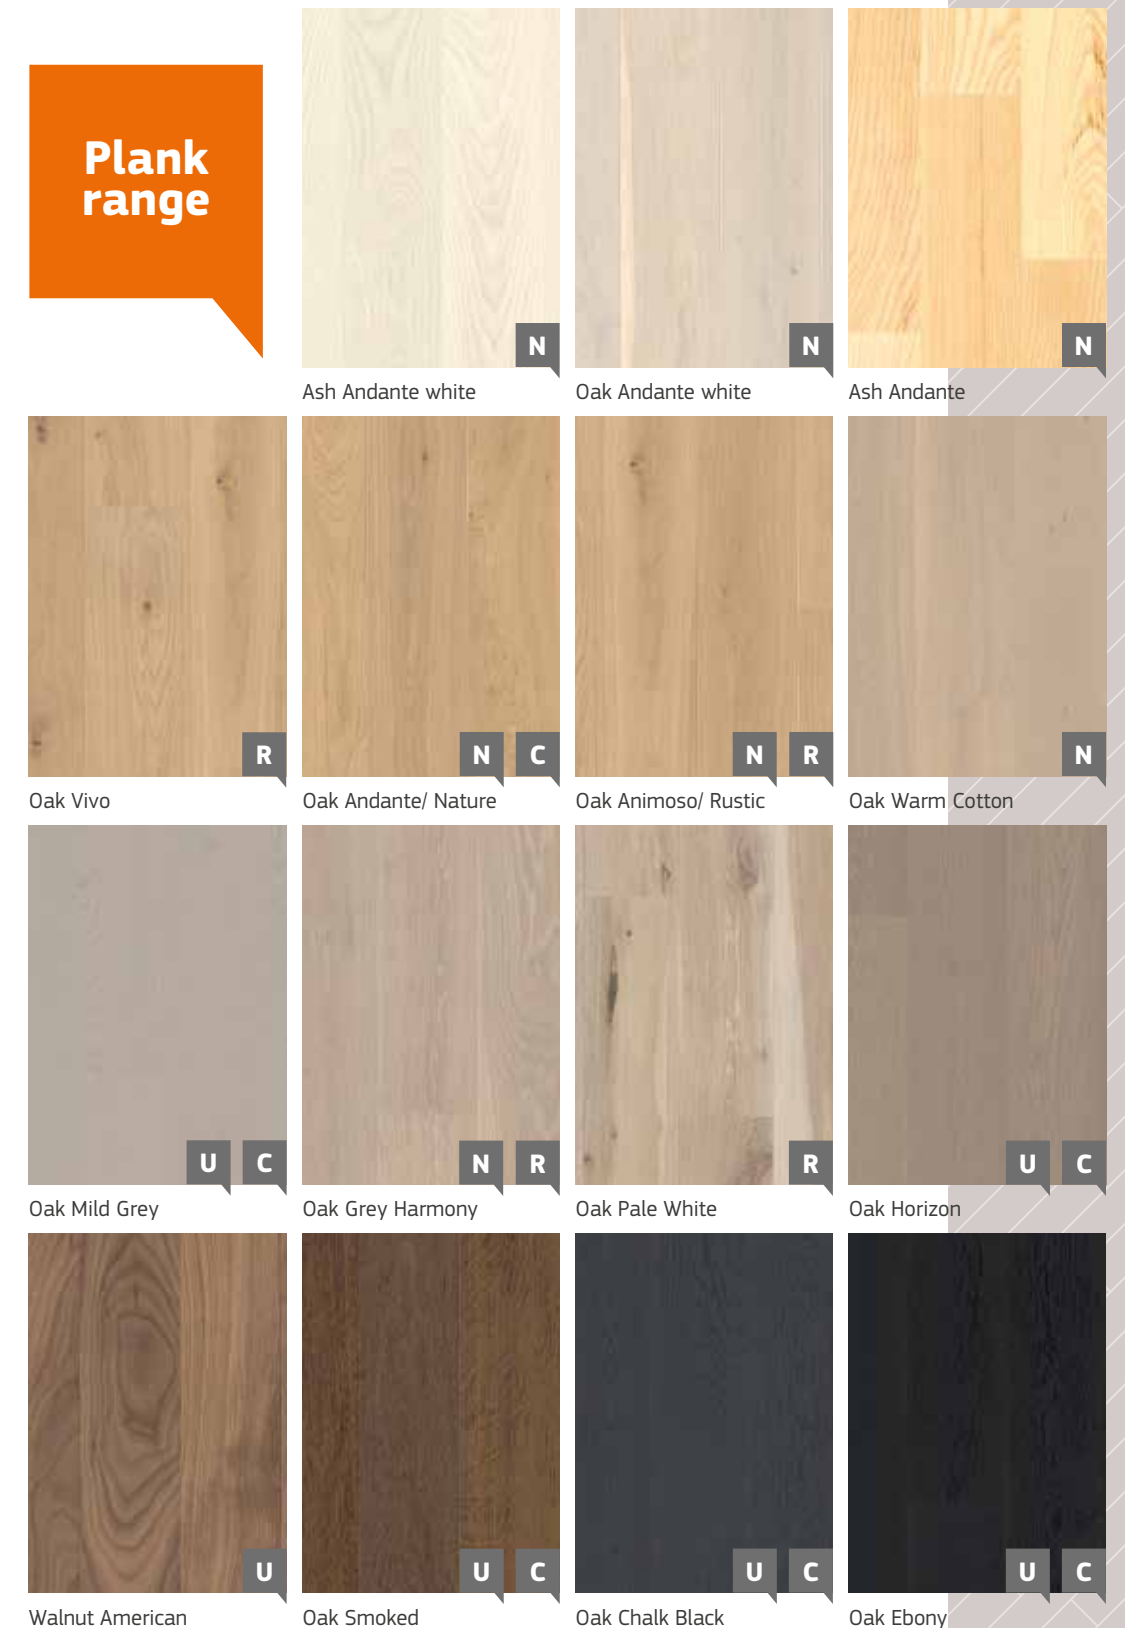

Longstrip range

3

AS PURE AND CLEAR AS UNTREATED WOOD

This is the special attribute of our surface finish Live Pure. Live Pure protects the wood thanks to a special treatment applied to the surface which leaves the look of the hardwood floor as natural as untreated wood.

4

An open-room solution with spacious windows unites nature and interior!

6

The warm Walnut complements the earthy colour trends which are currently very common.

5

7

This floor is barely a light whisper and rooted in the Nordic design

8

Plank range

Floor | 1: Ash white, Plank | 2: Oak Andante white, Plank Castle | 3: Oak Concerto white, Longstrip | 4: Ash Andante, Plank | 5: Oak Ebony, Plank Castle | 6: Walnut American, Plank | 7: Oak Warm Cotton, Plank Castle | 8: Oak Horizon, Plank Castle